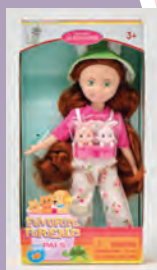

F New! Favorite Furiends - Bunny
Light Skin Tone/Green Eyes/Red Hair
7" Tall • Age 3+ • Style # 21149

G New! Favorite Furiends - Puppy
Light Skin Tone/Green Eyes/Brunette Hair
7" Tall • Age 3+ • Style # 21151

H New! Favorite Furiends - Kitty
Light Skin Tone/Blue Eyes/Blonde Hair
7" Tall • Age 3+ • Style # 21150